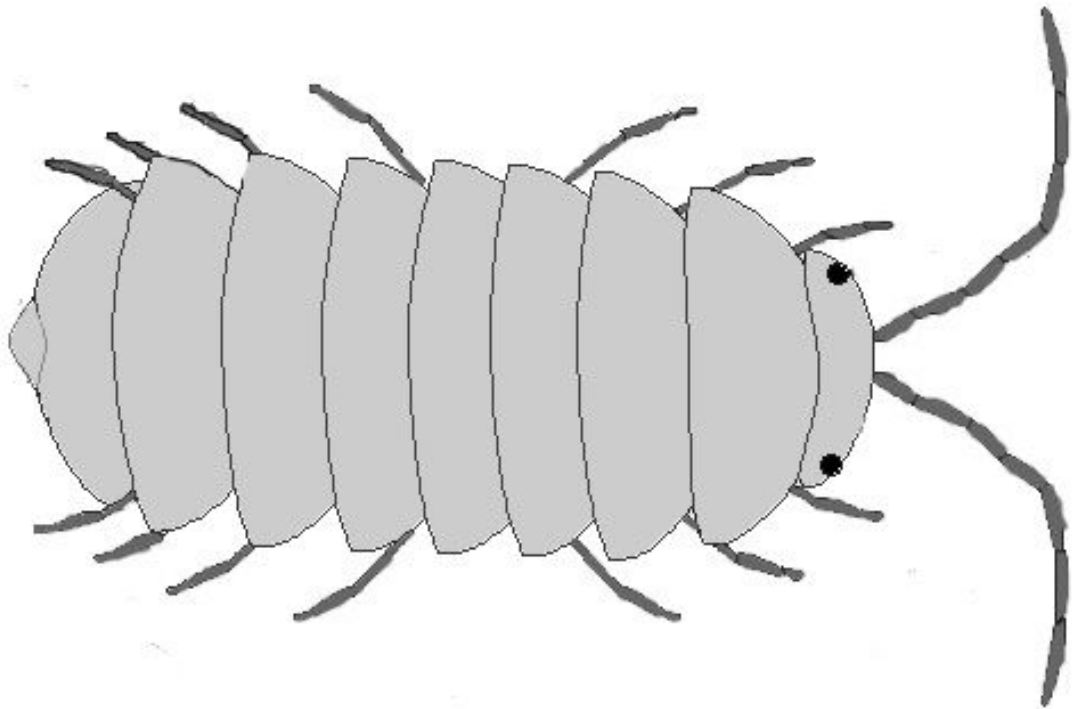

## PillBug, Roly-Poly: (Isopod)

The Pillbug is not an insect and in fact it is not a bug at all!  
It is a crustacean and related to crayfish and shrimp.

**My Home:** I am found in most regions of the world. I live in moist dark areas, under rocks, bark, leaves and logs.

**What I eat:** I eat decaying plants or other vegetation.

**What I look like:** I have three body parts, seven pairs of legs, two antennae and two eyes. I am 1/4 to 1/2 of an inch in length and vary in color from dark gray to white. I can roll myself into a ball when frightened and am commonly called 'Roly Poly.'

**How I am born:** I go through two stages of development: egg and adult. The female can lay up to 100 eggs, which are held in a pouch (like a kangaroo). After about two months as an egg, I hatch and emerge as a tiny adult. I grow by molting (shedding my skin). As an adult, I can live up to three years.